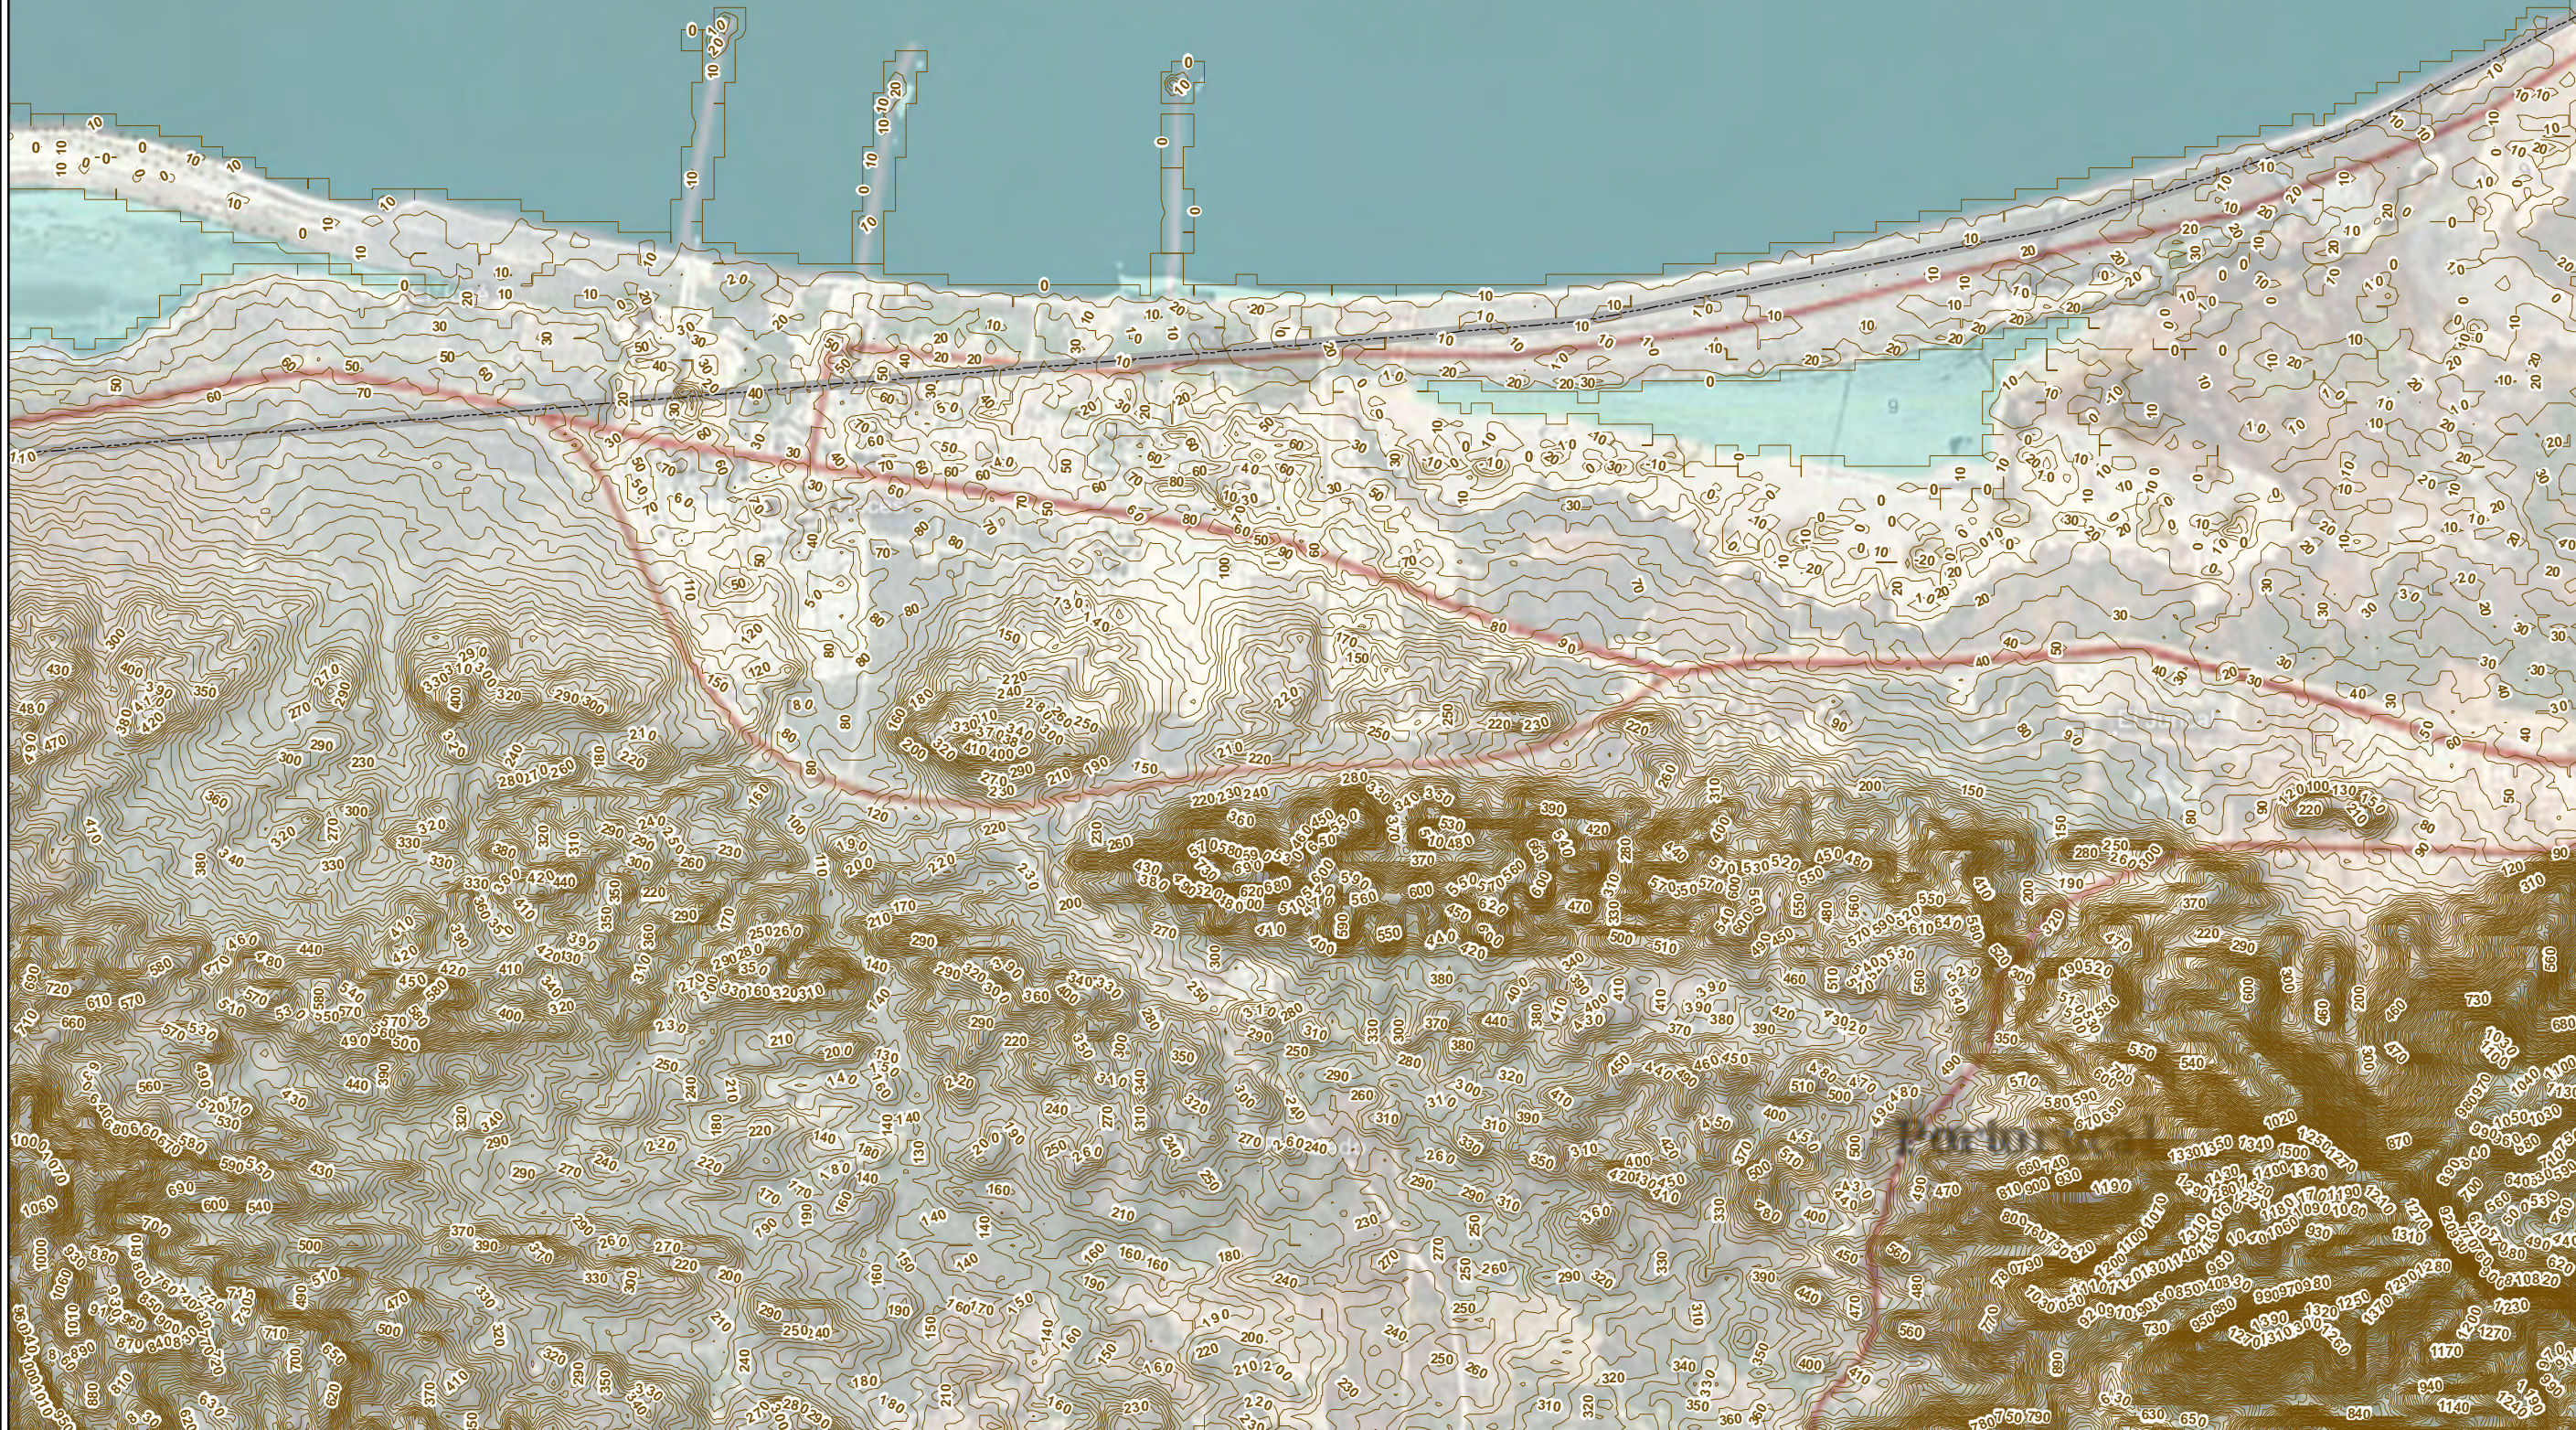

an Sea

Legend
 — Contours

**El Jose
Contours**

Sega[®]
 16041 Foster
 P.O. Box 1000
 Silwell, KS 66085-1000
 www.seganc.com

DATE: 12/22/09
 PREPARED BY: Jay Claussen
 SEGA PROJECT NO.
 FILENAME: contours.mxd